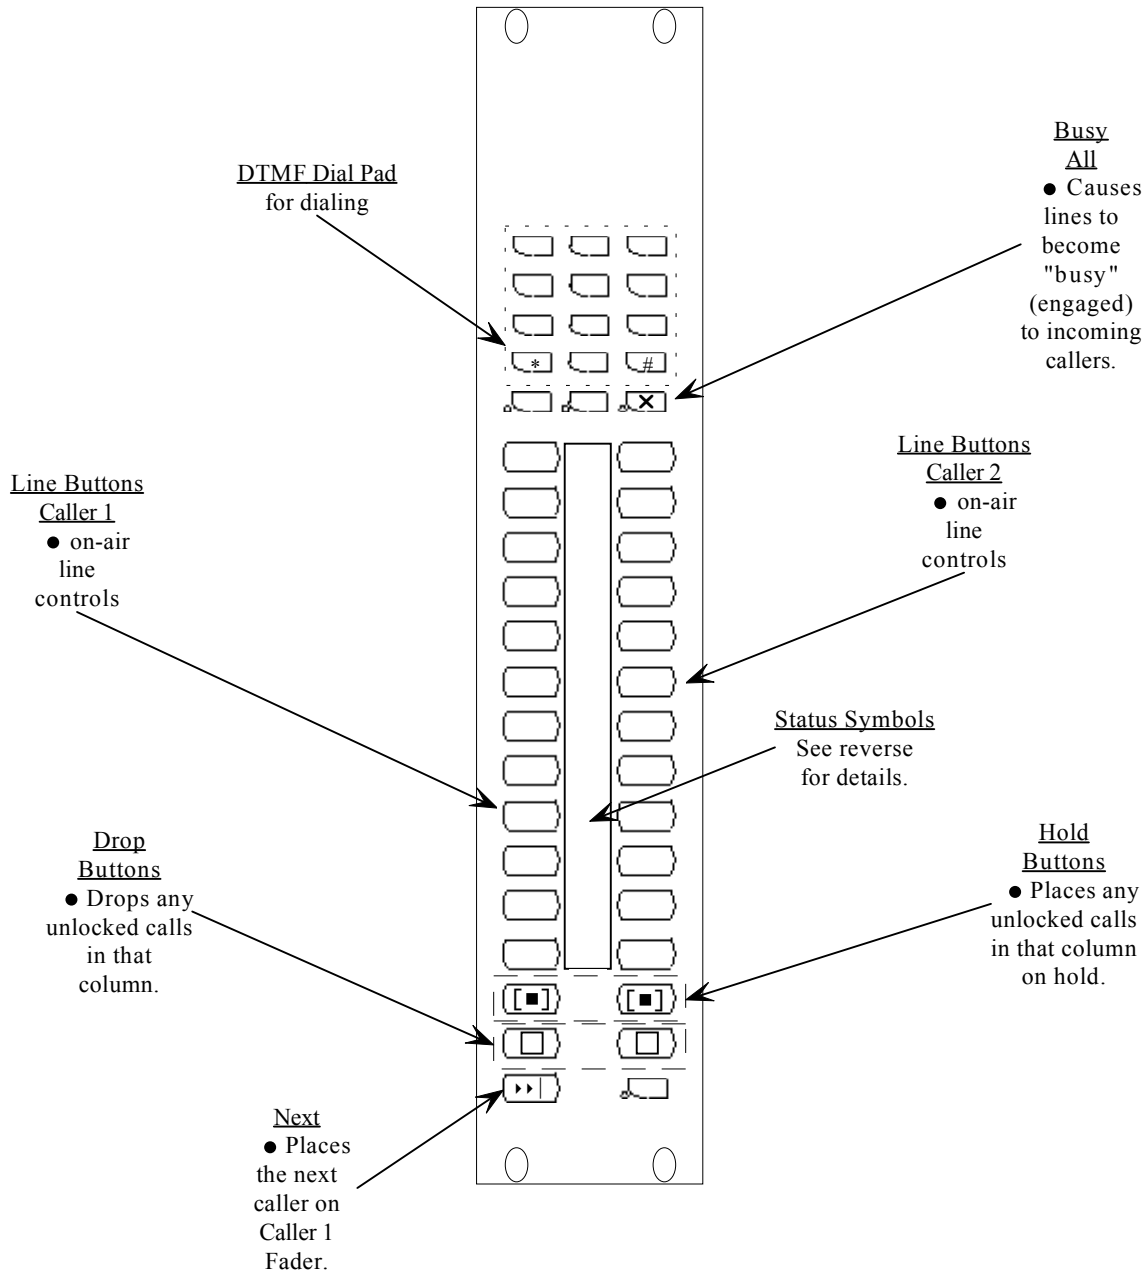

Telos Console Director™
 (Telos Electronics Packages 0320-0000 & 0325-0000)
 Operator's Guide

Telos Electronic Package 0320-0000 and 0325-0000 are distributed as part of complete assemblies available from major console manufacturers.

- The Console Director operates in Talent Mode only.
- For use with Telos TWOx12 and Series 2101 only.
- Console Directors are connected to the Telos interface in the same manner as the Telos Desktop Director. See Telos User's Manual for details

Telos Console Director Status Symbols™

This line is assigned to your show, but is currently idle.

This line is in use in another studio.

This line is ringing.

This line is on hold.

This line is on-air on the Caller 1 fader.

This line is on-air on the Caller 2 fader.

This line is on-air & locked - Caller 1 fader
Pressing the left line button will unlock this line.

This line is on-air & locked - Caller 2 fader
Pressing the right line button will unlock this line.