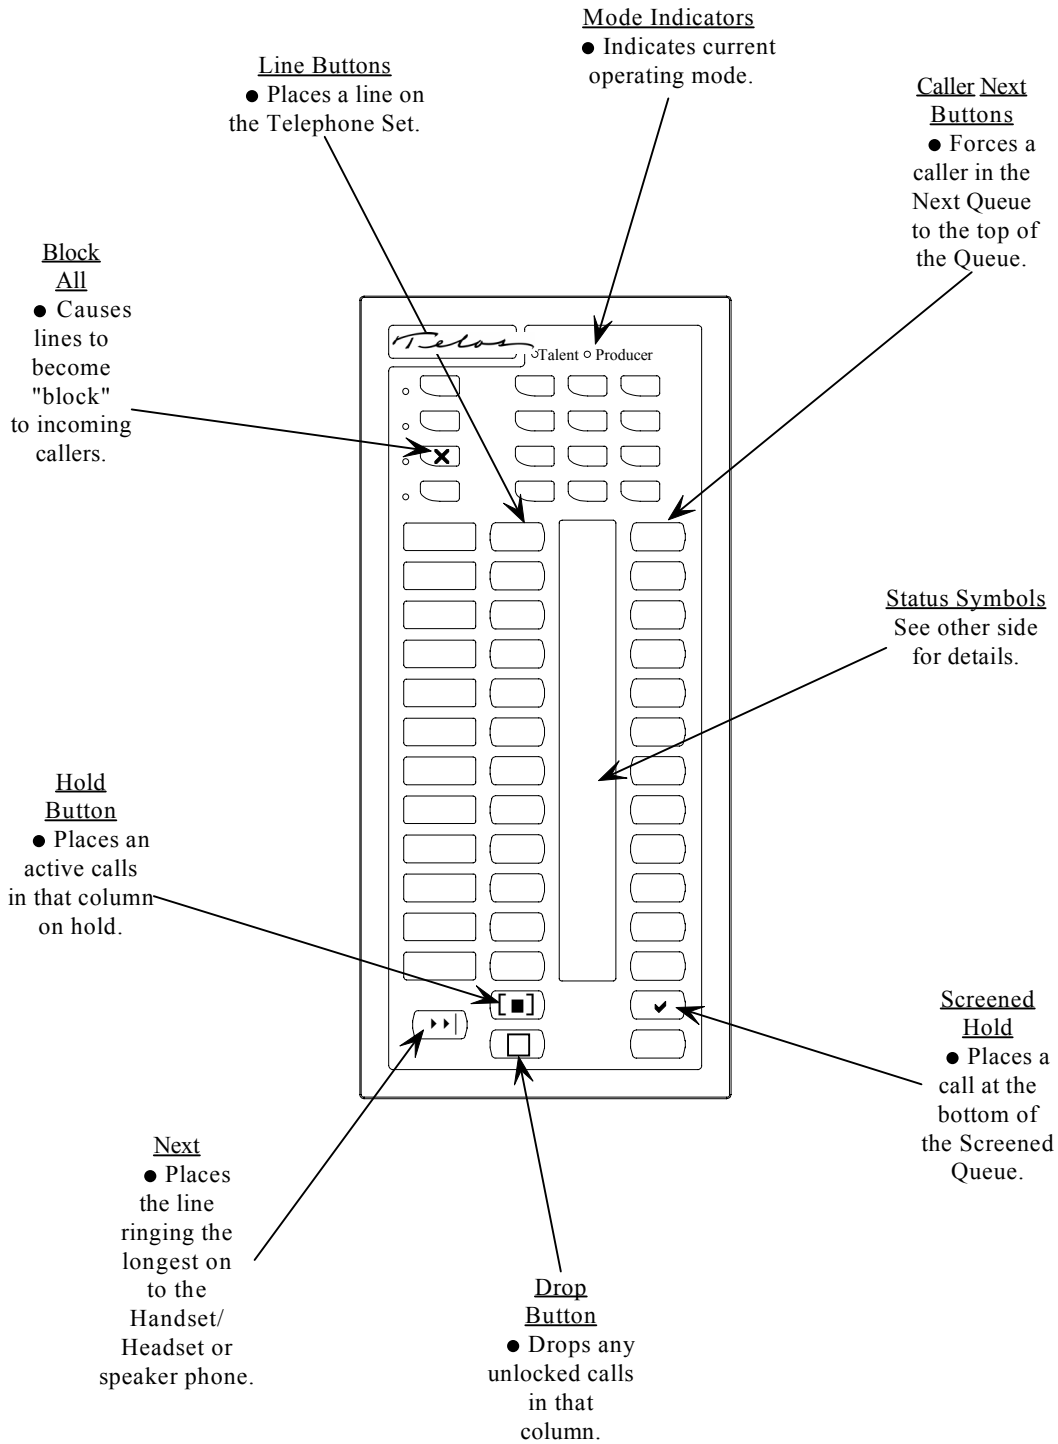

Operator's Guide for **Producer Mode**

(This Operator's Guide covers Producer Mode only)

Telos Call Controller Status Symbols™ in **Producer Mode**

This line is assigned to your show, but is currently idle.

This line is in use in another studio.

This line is ringing.

This line is on hold.

This line is on-air on the Caller 1 fader.

This line is on-air on the Caller 2 fader.

This line is on-air & locked - Caller 1 fader
The Talent can unlock this line by pressing the left line button.

This line is on-air & locked - Caller 2 fader
The Talent can unlock this line by pressing the right line button.

The caller on this line has been screened.

The caller on this line has been screened and is up next.
Call will be placed on air when Talent presses next button.